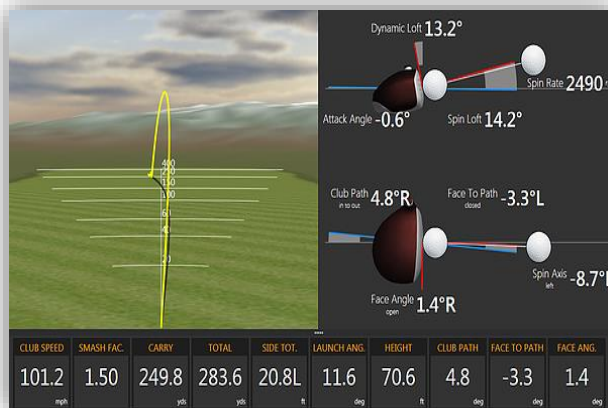

CARRYING PLACE
GOLF & COUNTRY CLUB

Winter Learning Centre

2017-2018

The Learning Centre is a great way to enhance your skills and keep your golf game in shape over the winter. Let our CPGA Professionals help you improve your game through high speed video and launch monitor analysis along with expert club fitting.

GREAT FEATURES FOR THIS SEASON

- 12 Week Season
- Winter Match Play Available
- CPGA Professionals available at all times for assistance
- TrackMan Launch Monitor
- Video Analysis
- E6 software including 20 courses
- 2 Full-Swing Hitting Stations
- Golf Equipment Demo Days
- Club Fitting
- Full use of Training Aids

TRACKMAN RADAR

TRACKMAN is the number 1 launch monitor in the golf world today. It is the best technology available for swing and ball flight data and analysis. With this launch monitor, we can look at your swing under a microscope to fine tune your game and help bring you to the next level!